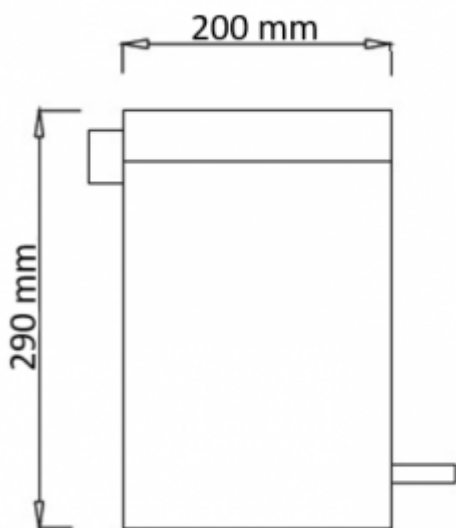

## White waste bin C7805B

- The basket is made of chrome steel
- Inner container - it can be removed
- Foot mechanism
- Stylish finish
- Convenient operation
- Solid workmanship
- Capacity 5 liters

Housing	Chrome steel
Finishing	White
Flap	Pedal opened, raised
Dimensions	Diameter 200 mm, Height 290 mm
Capacity	5 L
Mounting	Floor

Functional and elegant, 5-liter basket is made of chromed steel, painted in stripes. The white basket measures 200 x 290 mm. Inside, a removable bucket allows you to replace the garbage bags and makes it easier to keep clean.