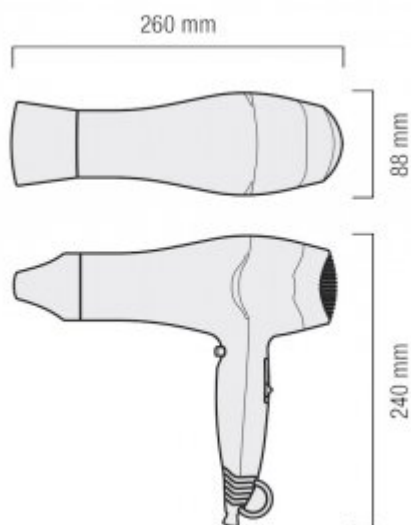

## White hairdryer R912A

- Security thermal cutoff
- Ripple wire SECURITY heating element
- 6 air flow/temperature combinations
- COOL air button
- Concentrator nozzle
- Removable filter
- Weight without cable 360 g

Finish	Black
Temperature settings	6 airflow options
ElectroStop system	No
Power	1800 W

The hotel&HASH39;s EXCEL 1800 TF dryer is an efficient and handy device with a classic finish. The offered dryer has a low weight - the weight without a cable is 360 g - thanks to which it can be safely used by children. In addition, the R912A dryer uses thermal protection - a heating element with a SECURITY line.