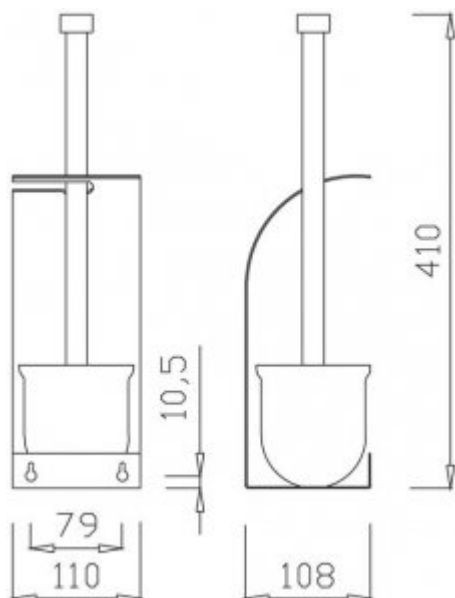

Toilet brush C7703C

- high quality
- lightweight construction
- elegant design

Housing	Stainless steel
Finsh	Polished (gloss)
Material	AISI 304
Dimensions	410 x 110 x 108 mm
Assembly	Wall mounted or to be placed on the floor
Includes	Mounting kit included

Toilet brush made of stainless steel. Polished (gloss) finish. Can be hung on the wall or placed on the floor. Modern design. Brush container made of stainless steel, glass insert.