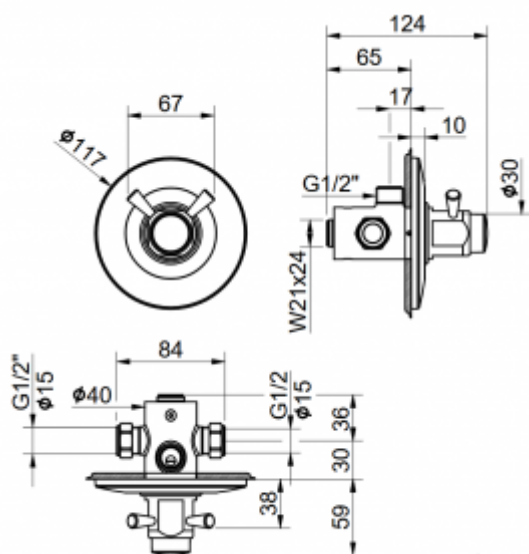

Time battery 9005MIX PLUS

- Manual mixer in the form of a rim with protrusions enabling easy adjustment of the water temperature with soapy hands.
- The body with the masking rosette made of chrome-plated brass
- Water flow time adjustment
- Water pressure reduction
- High resistance to vandalism due to the highest quality materials
- Exceptional durability and reliability
- Italian product
- Simple operation
- Easy assembly
- PZH certificate, CE declaration

Option	with mixer
Connector	2x 1/2"
Mixer	Manual
Design	Vandal resistant - chrome plated brass
Water time flow	0-40 seconds ± 10 seconds
Start	By means of the button
Water pressure reductor	up to 6l / min.
Spout	None
Contains	Battery, mounting kit, rosette, 2x fittings with swivel spout

Shower timer with a manual mixer in the form of a rim with protrusions placed around the button, which means that the user has greater control over the temperature of the water supplied even with soapy hands.