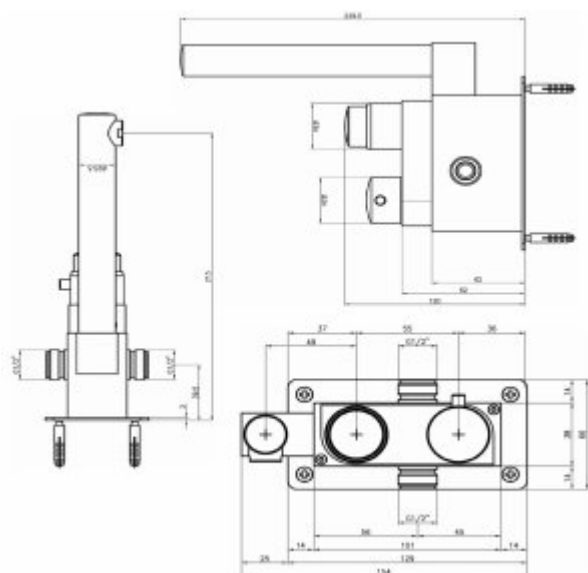

## Time battery 5001TN

- Thermostatic mixer to prevent burns.
- The body is made of chrome-plated brass
- Water flow time adjustment
- Water pressure reduction
- High resistance to vandalism due to the highest quality materials
- Exceptional durability and reliability
- The product is entirely made in the European Union
- Simple operation
- Easy assembly
- 2 years manufacturer's warranty
- PZH certificate, CE declaration
- \* Version with progressive mixer symbol 5001N is also available

Option	With mixer
Connector	2 x 1/2 "
Mixer	Thermostatic
Design	Vandal resistant - chrome plated brass
Water time flow	Adjustable from 8-12 seconds $\pm$ 1 sekunda second
Start	By means of the button
Water pressure reductor	up to 6l / min.
Spout	Equipped with a standard strainer
Contains	Battery, mounting kit.

Washbasin timer with thermostatic mixer. Temperature regulation by means of a knob located next to the start button. Possibility of safe water temperature regulation thanks to anti-scalding protection preventing exceeding the permissible temperature of 38 ° C.