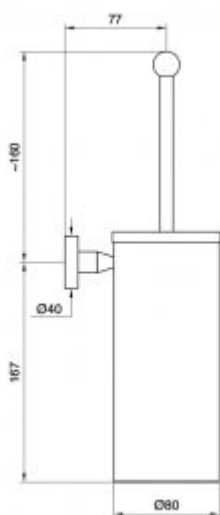

Toilet brush B550

- Made of high-class stainless steel
- Covered with epoxide paint in children-friendly colors
- Vandal-resistant
- Durability and reliability
- Produced in EU
- Easy to use
- Easy to montage
- CE certificate

volume	125 ml
housing	Stainless steel, 1,2 thick
finishing	blue, yellow and red
material	AISI 304
montage	wall
includes	Mounting kit

Toilet brush. Made of stainless steel, painted with epoxide paint. A combination of blue, yellow and red makes the room look friendly for the youngest users. Designed for children's bathroom.