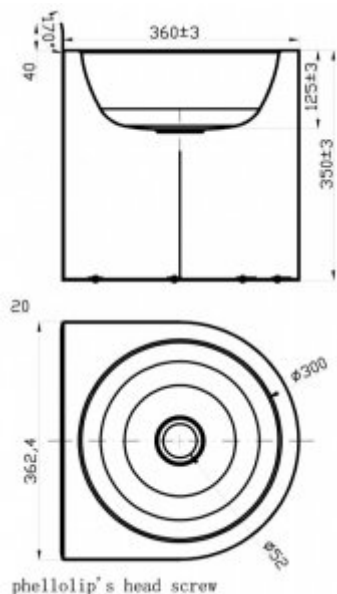

Stainless steel washbasin SB15

- made of high-class stainless steel AISI 304
- resistant to mechanical damages
- special edge, which protects from water
- easy to clean
- durability and reliability
- easy assembly
- CE certificate

Material	Stainless steel AISI 304
Dimensions	360x360x390 mm
Finishing	Satin
Weight	6 kg

Universal washbasin made of stainless steel, designed for wall-mounting. Has a special edge, which protects the wall from water and mounting hole for battery assembly.