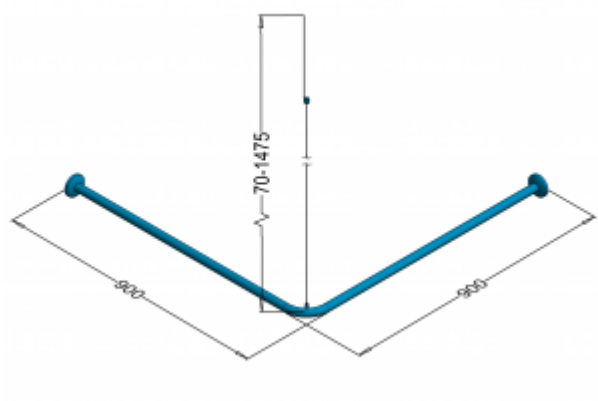

## Shower rail 90/90 cm with adjustable suspension PSP 902

- Two finishing options are available: gloss (PSP 902) or mat (PSM 902)
- Adjustable suspension from 70 to 1475 mm.
- Made of AISI 304 stainless steel, resistant to corrosion, rust, and some acids
- Can be installed in rooms exposed to moisture
- The mounting kit included masking rosettes with a snap system
- Easy to clean

Material	Stainless steel AISI 304
Finish	Gloss (PSP 902) or Mat ( PSM 902)
Adjustable suspension	From 70 to 1475 mm
Dimensions	900x900mm
Tube diameter	Ø 25 mm
The wall thickness	1,5 mm
Hole diameter	Ø 6,5 mm
Number of fixing holes	6

The shower curtain rail is a rust and moisture resistant product that can be installed in the shower area. The presented rod has a suspension adjustment. Everything is made of AISI 304 acid-resistant steel. The surface of the bar can be polished (product ID PSP 902) or matt (product ID PSM 902). What's more, the tube used for production has a diameter of 25 mm, and its wall thickness is 1.5 mm.

The total size of the steel shower bar is 900 x 900 mm, the adjustment length is from 70 to 1475 mm. In addition, the bar has two mounting points - flanges, which have as many as 3 holes each. Such number of mounting holes guarantees stability and durability of use.