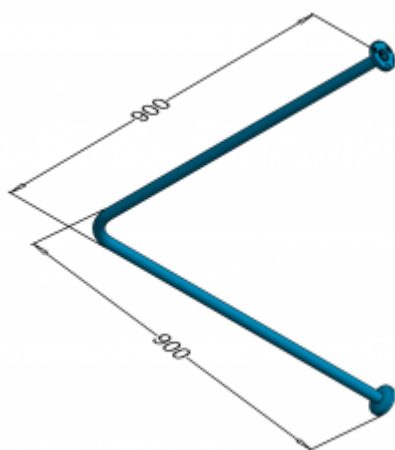

## Shower rail 90/90 cm PSP 901

- Two finishing options available: gloss (PSP 901) or mat (PSM 901)
- Made of AISI 304 stainless steel, resistant to corrosion, rust, and some acids
- Can be installed in rooms exposed to moisture
- The mounting kit included masking rosettes with a snap system
- Easy to clean

Material	Stainless steel
Finish	Gloss (PSP 901) or Mat (PSM 901)
Dimensions	900x900mm
Tube diameter	Ø 25 mm
The wall thickness	1,5 mm
Hole diameter	Ø 6,5 mm
Number of fixing holes	6

The shower curtain rail is a rust and moisture resistant product that can be installed in the shower area. The presented bar is made of AISI 304 acid-resistant steel. The surface finish of the bar can be polished (Product ID PSP 901) or matt (Product ID PSM 901). Moreover, the tube used for production has a diameter of 25 mm and its wall thickness is 1.5 mm. The total dimensions of the steel shower rail are 900 x 900mm. In addition, the bar has two mounting points - flanges, which have as many as 3 holes each. Such number of mounting holes guarantees stability and durability of use.