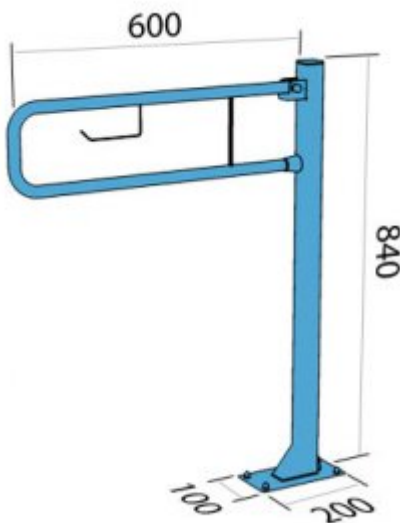

Pivoting arched floor railing with space for 60cm paper

- Holder for an additional roll of toilet paper
- Screw covers
- Mounting kit included
- Silicone pads to eliminate unevenness
- Easy to clean

| | |
|------------------------|--|
| Material | Carbon steel |
| Finish | Powder coated in white |
| Type of coating | Polyester paint |
| Coating thickness | 120 μ |
| Handrail type | Tilting, arched, floor mounted with space for toilet paper |
| Handrail length | 600 mm |
| Tube diameter | \varnothing 25 mm |
| The wall thickness | 1,5 mm |
| Maximum load | 120 kg |
| Hole diameter | \varnothing 6,5 mm |
| Number of fixing holes | 5 |
| Includes | 6x60 mm screws, 10x60 mm plugs |

Arched handrail for people with disabilities, floor mounted. With space for paper. 600 mm long, general-purpose, made of 25 mm diameter carbon steel tube, powder-coated in white. We use this type of handrail in the wc area.