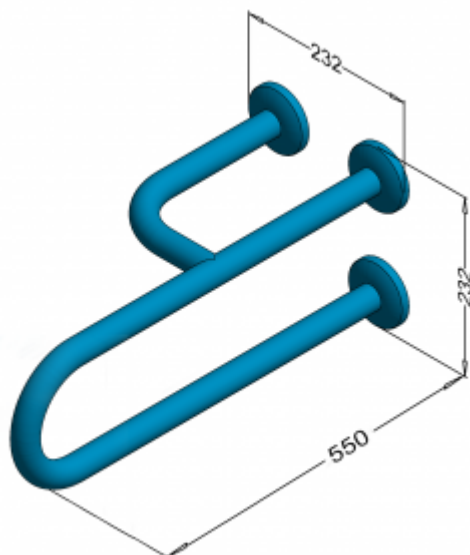

## Handrail for disabled basin tripod left 55cm PSP 155L

- Masking rosettes with a click system
- Corrosion-resistant
- Mounting kit included
- Easy to clean

Material	AISI 304 stainless steel
Finish	Gloss
Handrail type	Basin left
Handrail length	550 mm
Tube diameter	Ø 32 mm
The wall thickness :	1,5 mm
Maximum capacity	150 kg
Hole diameter	Ø 7 mm
Number of fixing holes:	9
Includes	6x65 mm screws, 8x65 mm plugs

Left basin handrail for disabled people, 550 mm long, general-purpose, made of polished or matt stainless steel tube, 32 mm diameter. We use this type of handrail in the washbasin. The handles are equipped with masking rosettes with a click system, which allows mounting the masking rosette without the use of mounting glue.