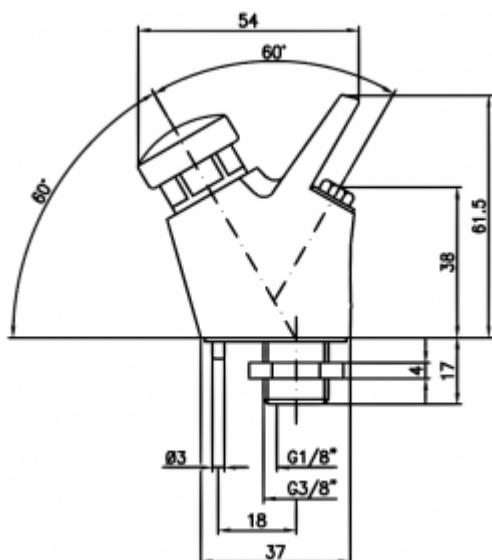

Fountain battery 9053

- Korpus wykonany z mosiądzu pokrytego chromem
- Klasyczny wzór
- Wyjątkowa trwałość i niezawodność
- Produkt w całości wyprodukowany w Unii Europejskiej
- Prosta obsługa
- Łatwy montaż

option	For cold water
connector	3/8
mixer	None
design	Chrome-plated brass
spout	Fixed
start	By means of the button
water pressure reductor	yes
contains	Battery, mounting kit

A fountain faucet, mounted on a countertop or a cold water sink. This battery is often called a source of drinking water. Ideally suited as a water distributor in educational facilities, offices, parks. The source is equipped with a close / open valve with a collar ensuring access to drinking water.