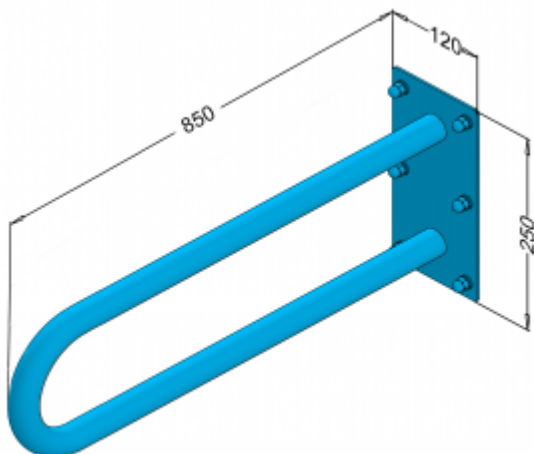

Fixed railing for disabled people 85 PSP 685S

- Stainless steel cap nuts
- Corrosion-resistant
- Mounting kit included
- Easy to clean

Material	AISI 304 stainless steel
finish	Gloss
Handrail type	Fixed, arched, wall
Handrail length	850 mm
Tube diameter	Ø 32 mm
The wall thickness :	1,5 mm
Maximum capacity	180 kg
Hole diameter	Ø 10 mm
Number of fixing holes:	6
Includes	8x100 mm screws, 12x100 mm plugs

Arch fixed wall for disabled people, length 600 mm. general purpose, made of polished stainless steel tube or matt 32 mm diameter. We use this type of handrail in the washbasin, shower and toilet area.