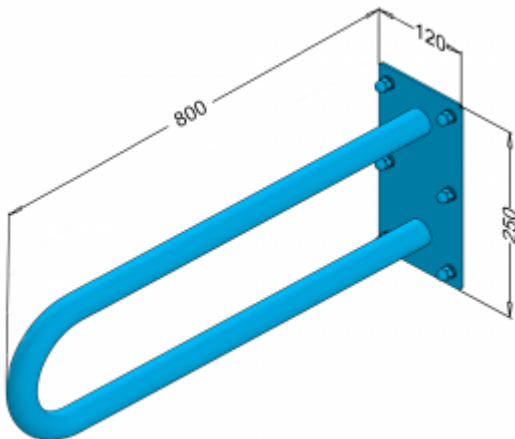

Fixed railing for disabled people 80 PSP 680S

- Stainless steel cap nuts
- Corrosion-resistant
- Mounting kit included
- Easy to clean

Material	AISI 304 stainless steel
finish	Gloss
Handrail type	Fixed, arched, wall
Handrail length	800 mm
Tube diameter	Ø 32 mm
The wall thickness :	1,5 mm
Maximum capacity	180 kg
Hole diameter	Ø 10 mm
Number of fixing holes:	6
Includes	8x100 mm screws, 12x100 mm plugs

Arch fixed wall for disabled people, length 800 mm. general-purpose, made of polished stainless steel tube or matt 32 mm diameter. We use this type of handrail in the washbasin, shower and toilet area.