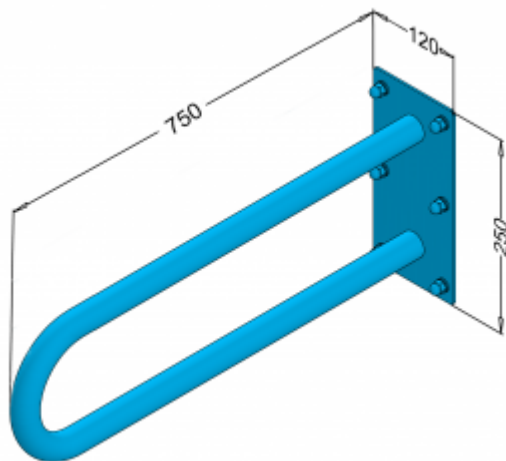

## Fixed arched bar for disabled people 75cm PSP 675S

- Stainless steel cap nuts
- Corrosion-resistant
- Mounting kit included
- Easy to clean

Material	AISI 304 stainless steel
finish	Gloss
Handrail type	Fixed, arched, wall
Handrail length	750 mm
Tube diameter	Ø 32 mm
The wall thickness :	1,5 mm
Maximum capacity	180 kg
Hole diameter	Ø 10 mm
Number of fixing holes:	6
Includes	8x100 mm screws, 12x100 mm plugs

Arch fixed wall for disabled people, length 750 mm. general-purpose, made of polished or matt stainless steel tube 32 mm diameter. We use this type of handrail in the washbasin, shower, and toilet area.